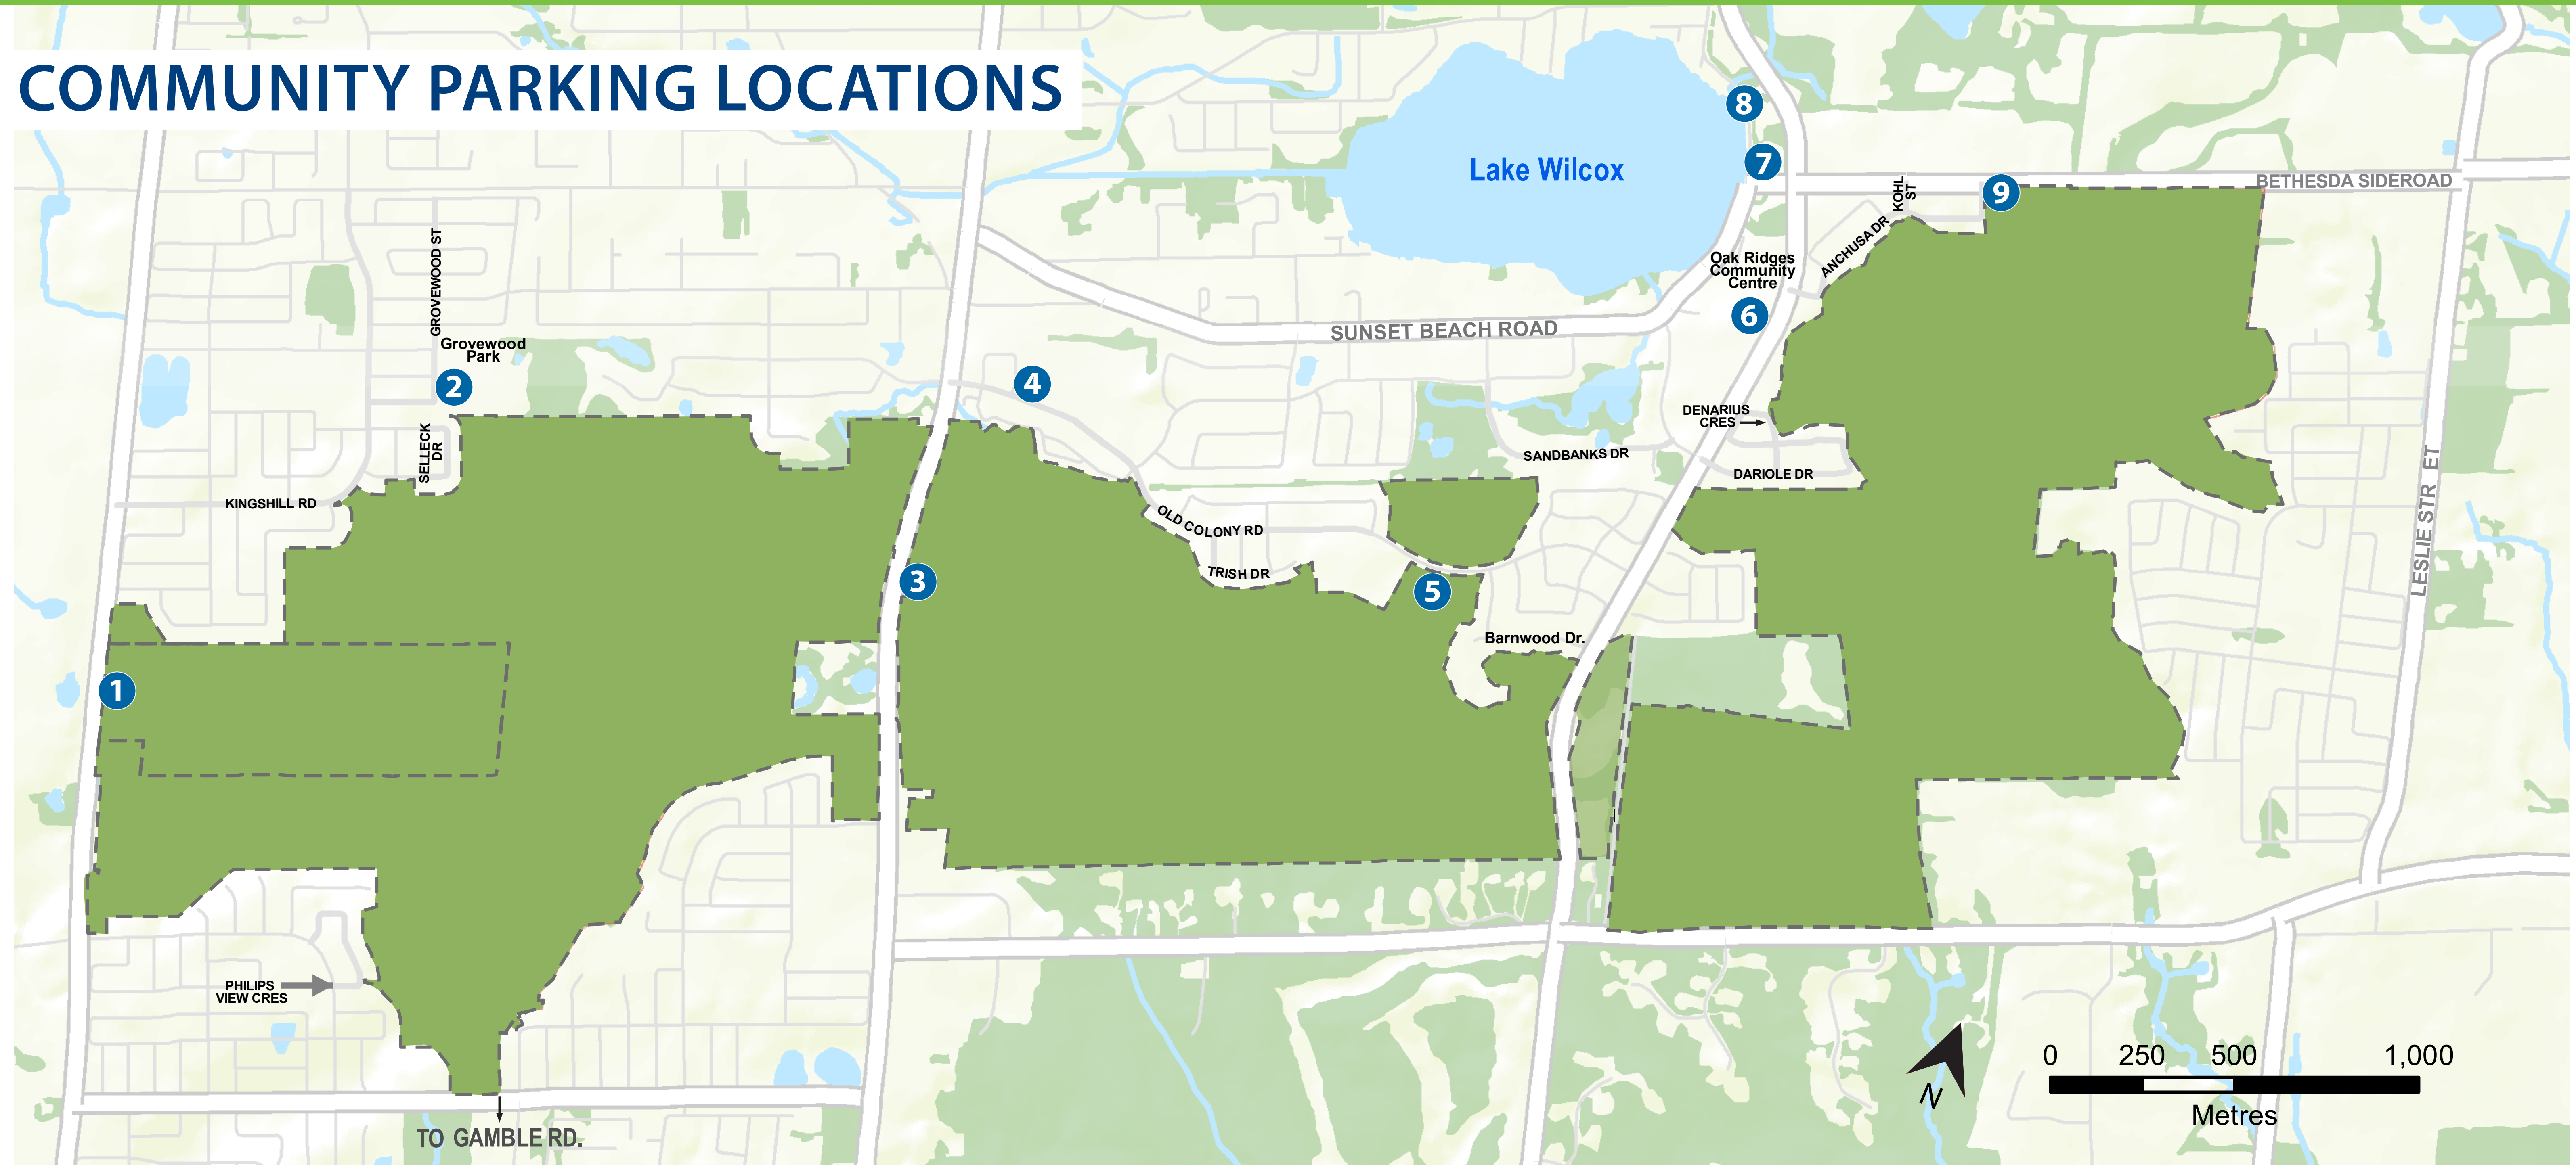

OAK RIDGES CORRIDOR

CONSERVATION RESERVE

COMMUNITY PARKING LOCATIONS

- 1 Bathurst Glen Golf Course - 12481 Bathurst St.
- 2 Grovewood Park - 0 Grovewood St.
- 3 Bond Lake Trailhead - 12611 Yonge St.
- 4 Ozark Park - 24 Antique Dr.
- 5 Old Colony Rd Trailhead - 363-365 Old Colony Rd.
- 6 Oak Ridges Community Centre - 12895 Bayview Ave.
- 7 Lake Wilcox Water Park - Bethesda Sd. Rd., West of Bayview Ave.
- 8 Lake Wilcox Park - Olde Bayview Ave.
- 9 Bethesda Sd Rd Trailhead - 999 Bethesda Sd. Rd.